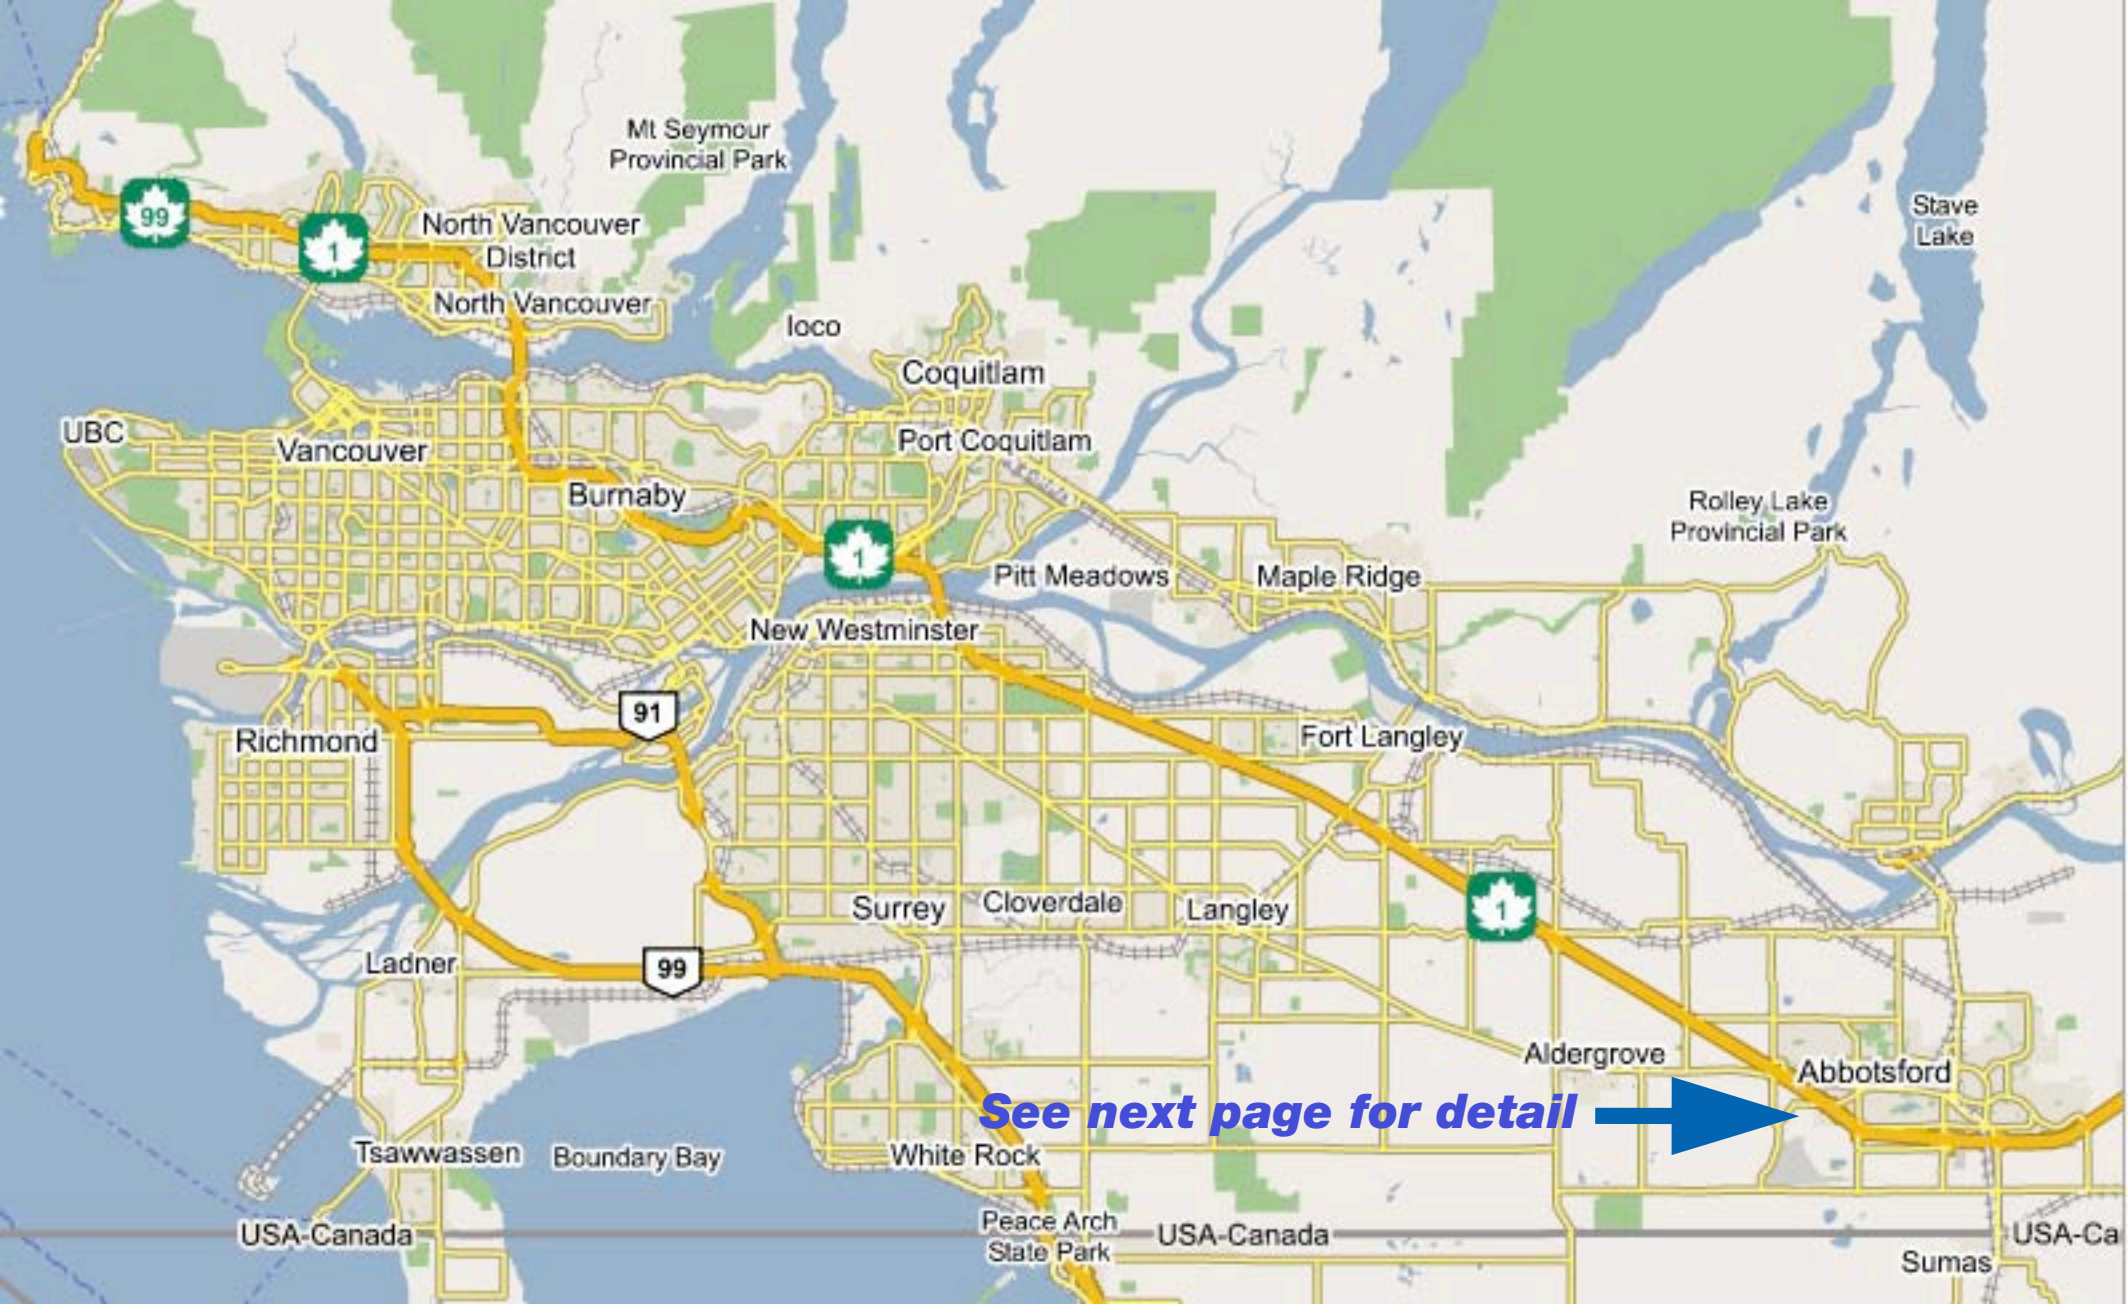

How to get to SN Transport Ltd

Address :-

#301 - 31334 Peardonville Road:
Abbotsford: BC: V2T 6K8

Tel; 1- 604-852-3366
Fax:1- 604-852-3354

FreePhone: 1-800-SNT-0044

e-mail: info@SNTransport.ca

We are on the Bridge Lane Industrial Park

See attached maps of how to find us from Vancouver / Burnaby Boundary Rd area.

Distance approximately 50kms (30 miles)

Time to drive :-

<i>Out of rush hour</i>	<i>- 40 / 45 minutes</i>
<i>Rush Hour</i>	<i>- 55 / 60 minutes</i>

99

Aldergrove

Abbotsford

See next page for detail →

Tsawwassen
Boundary Bay

White Rock

Peace Arch
State Park
USA-Canada

USA-Canada